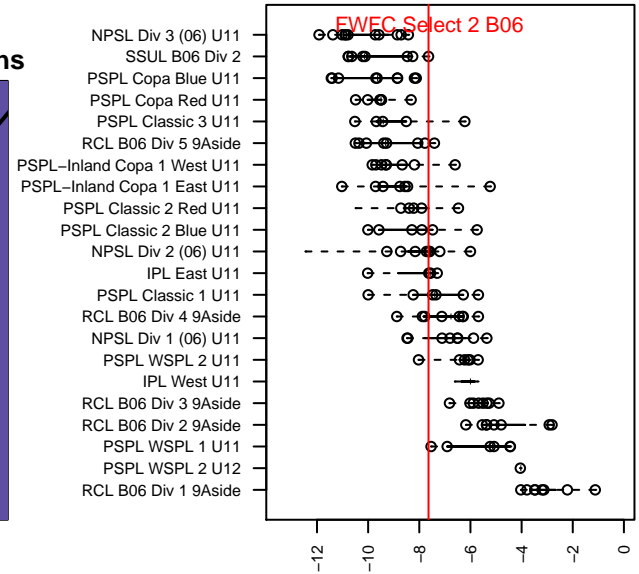

# FWFC Select 2 B06

Federal Way FC  
Federal Way, WA  
B06 total strength=527  
attack=0.54 defense=0.28  
fall league = SSUL B06 Div 2

alt names used:  
FWFC B06 Select II  
FWFC B06 Select II

Venues played:  
2016 SSUL B06 Division 2  
2016 Founders Cup B06 Div A

**attack and defense variance (black dot)  
relative to other teams  
and top 10 in region**

**attack and defense rating  
relative to others at age  
and all opponents in last 13 months**

**Performance relative to 13 month average**